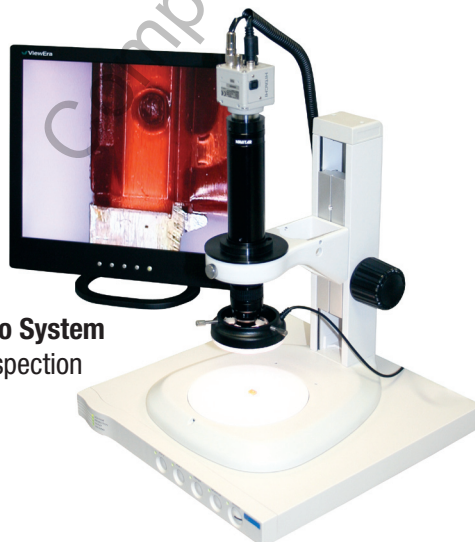

# Video Inspection System

High Resolution Camera - Stereo Zoom Microscopes - 17" LCD Monitor - Quick Startup Instructions  
Precision Zoom Optics - LED Ring Light - Robust & Flexible Stands - Complete Packages

## Stereo Zoom Microscope Systems

**PM-00-110**  
**Video Inspection Microscope**  
Precision Color Inspection

**PM-00-105**  
**Dual-Mode Microscope**  
Economy and Flexibility

## Zoom Lens Video Inspection Systems

**PM-00-107**  
**Micro-Zoom Video System**  
Accurate Visual Inspection  
Small Parts

**PM-00-108**  
**Macro-Zoom Video System**  
Excellent Visual Inspection  
Large Parts

- These systems include the highest quality components and the latest in Megapixel Camera and CMOS Sensor technology.
- Detent magnification optics allow repeatable visual inspection.
- Our precision stands are manufactured to robust and precise standards for smooth positioning and maintenance free service.
- The heavy duty lighting equipment is manufactured by the leading lighting manufacturers.
- All systems provide precision lighting to perform consistent and accurate inspection.
- The different packages allow the end user to purchase the exact equipment required to meet their inspection application.
- All the packages are complete, nothing else to buy.
- PM-00-105 includes a USB connection if you choose to connect to a PC.