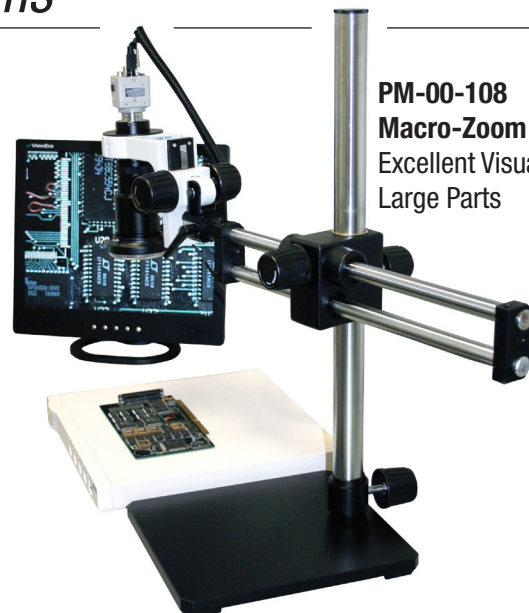

# Video Inspection System

High Resolution Camera - Stereo Zoom Microscopes - 17" LCD Monitor - Quick Startup Instructions  
Precision Zoom Optics - LED Ring Light - Robust & Flexible Stands - Complete Packages

## Stereo Zoom Microscope Systems

**PM-00-110**  
**Video Inspection Microscope**  
Precision Color Inspection

**PM-00-105**  
**Dual-Mode Microscope**  
Economy and Flexibility

## Zoom Lens Video Inspection Systems

**PM-00-107**  
**Micro-Zoom Video System**  
Accurate Visual Inspection  
Small Parts

**PM-00-108**  
**Macro-Zoom Video System**  
Excellent Visual Inspection  
Large Parts

- These systems include the highest quality components and the latest in Megapixel Camera and CMOS Sensor technology.
- Detent magnification optics allow repeatable visual inspection.
- Our precision stands are manufactured to robust and precise standards for smooth positioning and maintenance free service.
- The heavy duty lighting equipment is manufactured by the leading lighting manufacturers.
- All systems provide precision lighting to perform consistent and accurate inspection.
- The different packages allow the end user to purchase the exact equipment required to meet their inspection application.
- All the packages are complete, nothing else to buy.
- PM-00-105 includes a USB connection if you choose to connect to a PC.