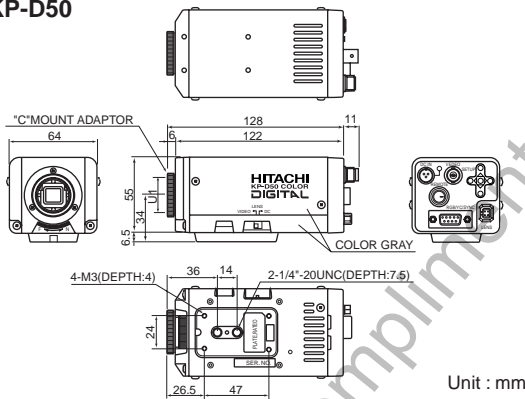

Dimensions

KP-D50