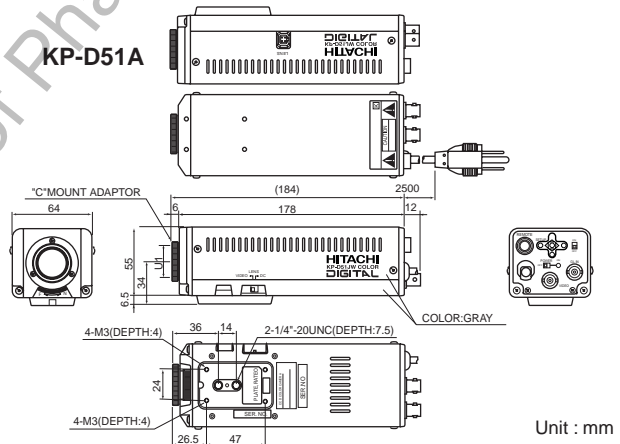

KP-D50 / D51A

KP-D50 is single CCD Color CCD camera with R/G/B video signal output. KP-D50/D51 have 1/2-inch CCD featuring high quality image. Picture control can also be adjusted with the RS232C control, thus enabling optimum adjustments to match the machine vision and CCTV applications.

Main Specifications

- Imaging device : 1/2-inch Inter-line CCD
- No. of effective pixels : EIA : 768(H)X494(V)
- Horizontal resolution : 470 TVlines
- S/N : over 50 dB
- Minimum illumination : 2 lx
- Video signal output : KP-D51 : VBS
  KP-D50 : VBS, Y/C, R/G/BV
- RS232C control
- Text display
- Electronic shutter modes : AES and from standard to 1/10,000
- AGC (from 0 to 18dB)
- Digital zoom : Enlarged 4 times smoothly
- Backlight compensation : Sensing areas electable from 9 areas
- Lens mount : C/CS-mount
- Power supply : KP-D50 : 12 VDC 5 W approx.
  KP-D51 : 100 VAC 6 W approx.
- Dimensions : KP-D50 : 64(W)X64(H)X122(D) mm
  KP-D51 : 64(W)X64(H)X178(D) mm
- Mass : KP-D50 : 400 g approx.
  KP-D51 : 600 g approx.

Standard composition

- (1) Camera body
- (2) Operation instructions
- (3) C/CS-mount adaptor

Optional accessories

- (1) Remote plug.....HR10A-7P-6P
- (2) Lens plug.....E4-191J-100
- (3) DC in plug.....R03-P3F for KP-D50
- (4) AC adaptor.....AP-130 for KP-D50

Dimensions

KP-D51A

KP-D50/D51A System