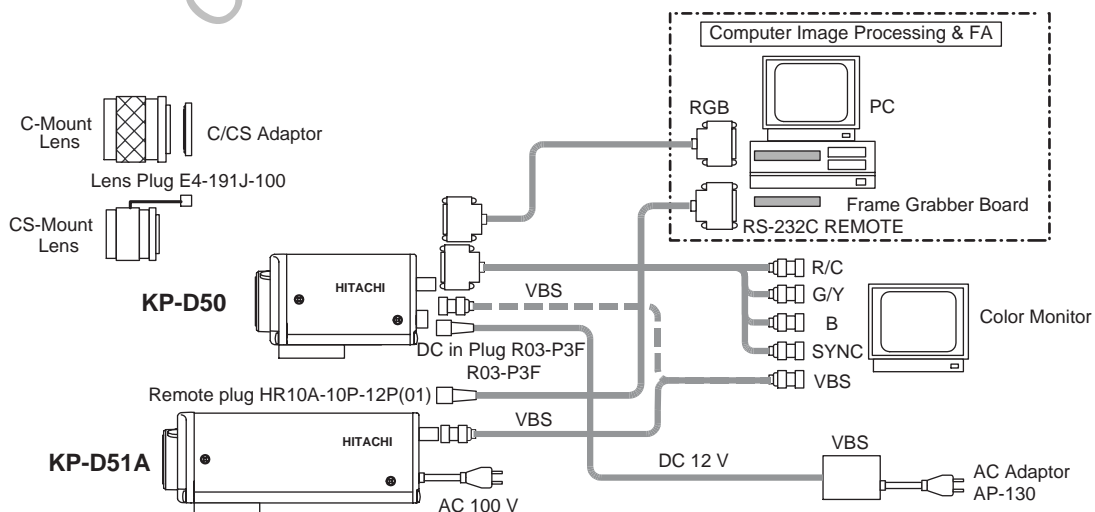

KP-D50/D51A System